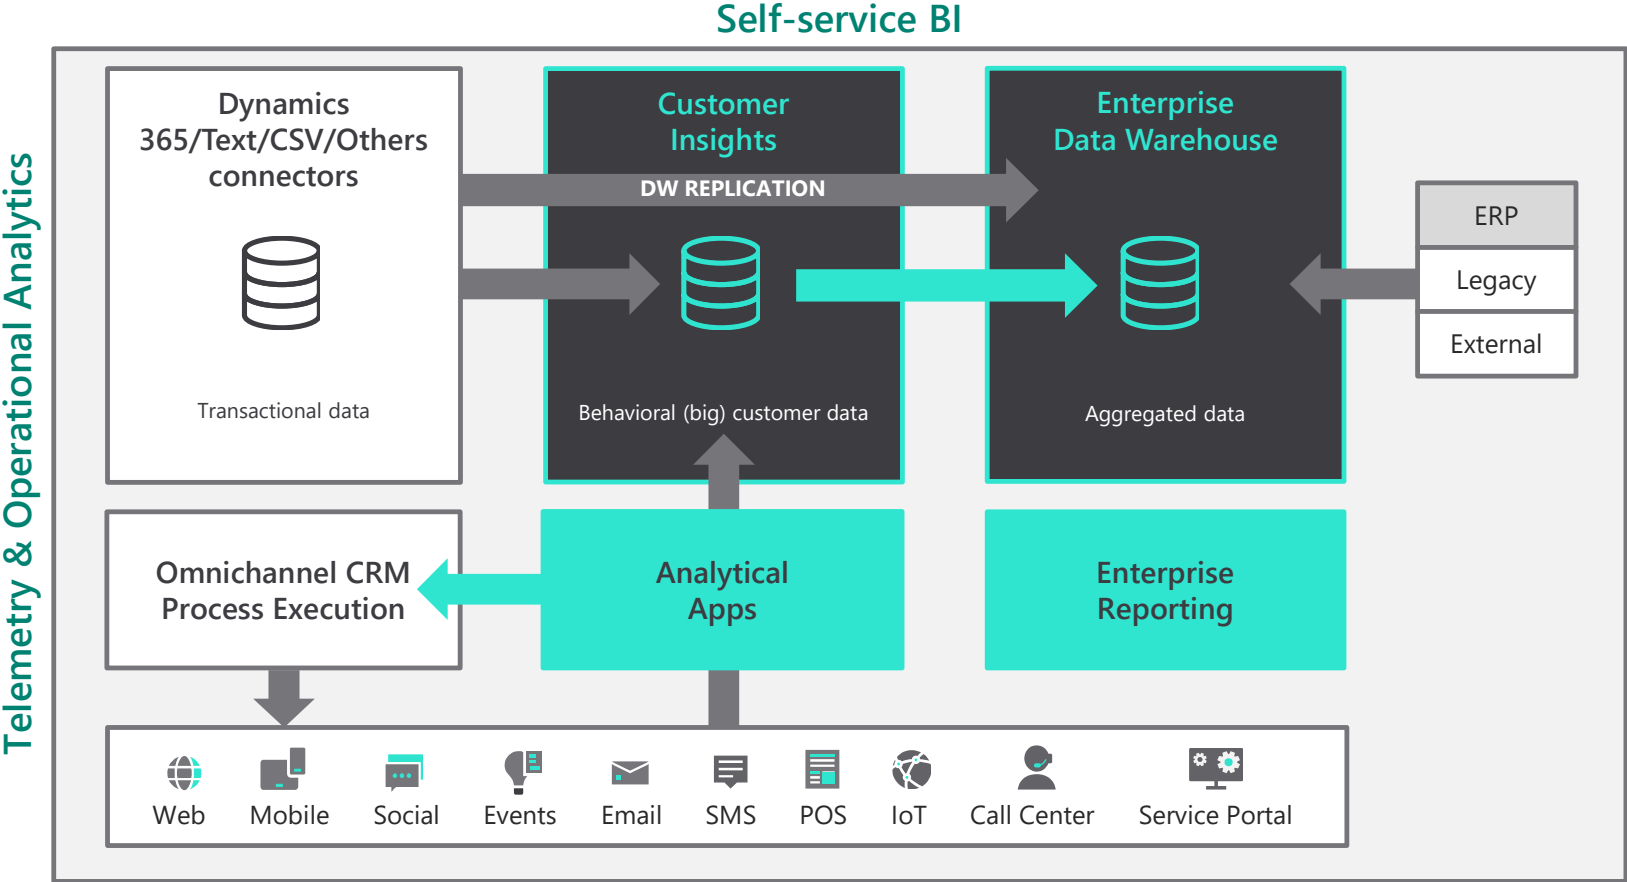

Customer Insights Architecture

Customer Insight in a Day

YA TEH

Agile Dynamics Solution Sdn. Bhd.

Evolving the Analytical landscape ...

Detailed Architecture

1 Dynamics 365 Integrated

2 Bring Your Own Storage Account