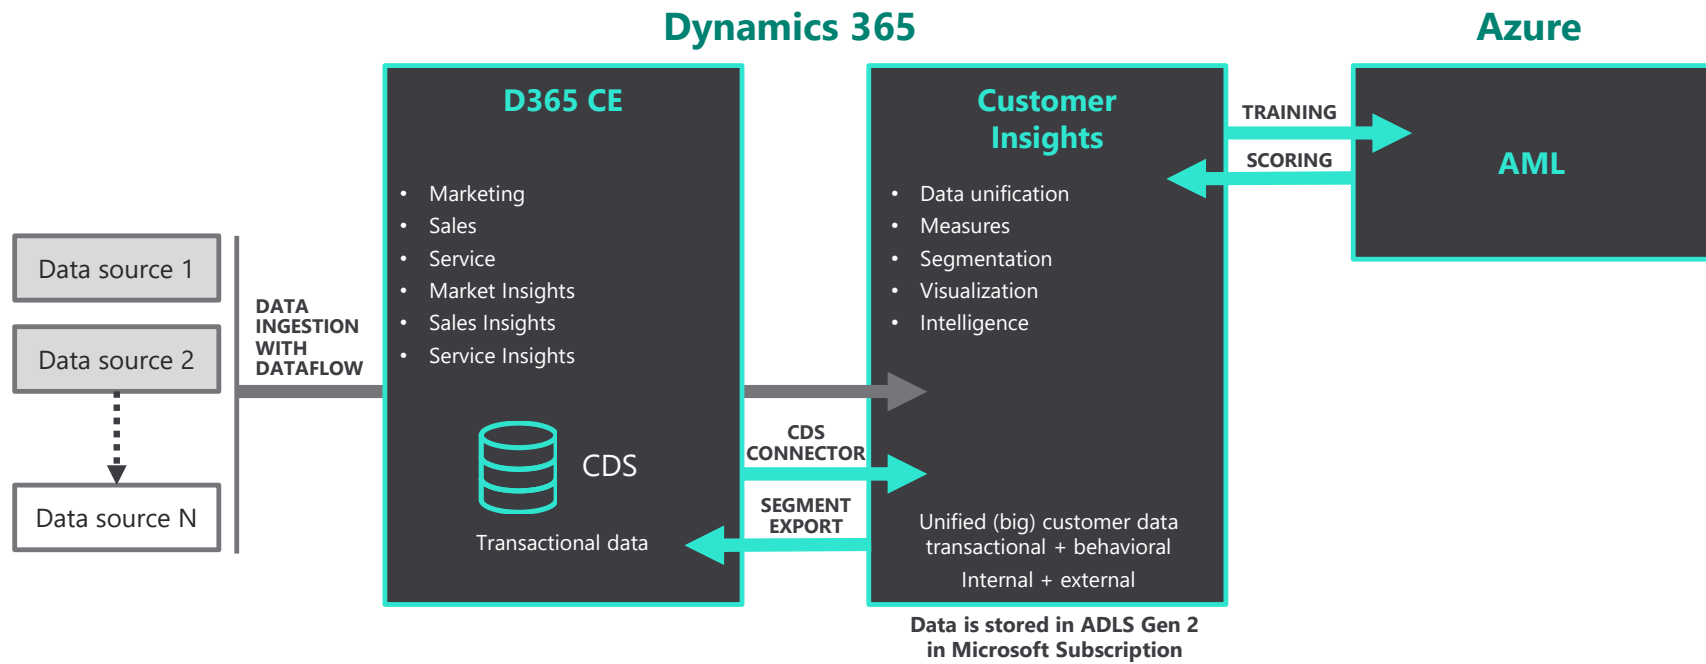

Customer Insights Architecture

Customer Insight in a Day

YA TEH

Agile Dynamics Solution Sdn. Bhd.

Evolving the Analytical landscape ...

Detailed Architecture

1 Dynamics 365 Integrated

2 Bring Your Own Storage Account