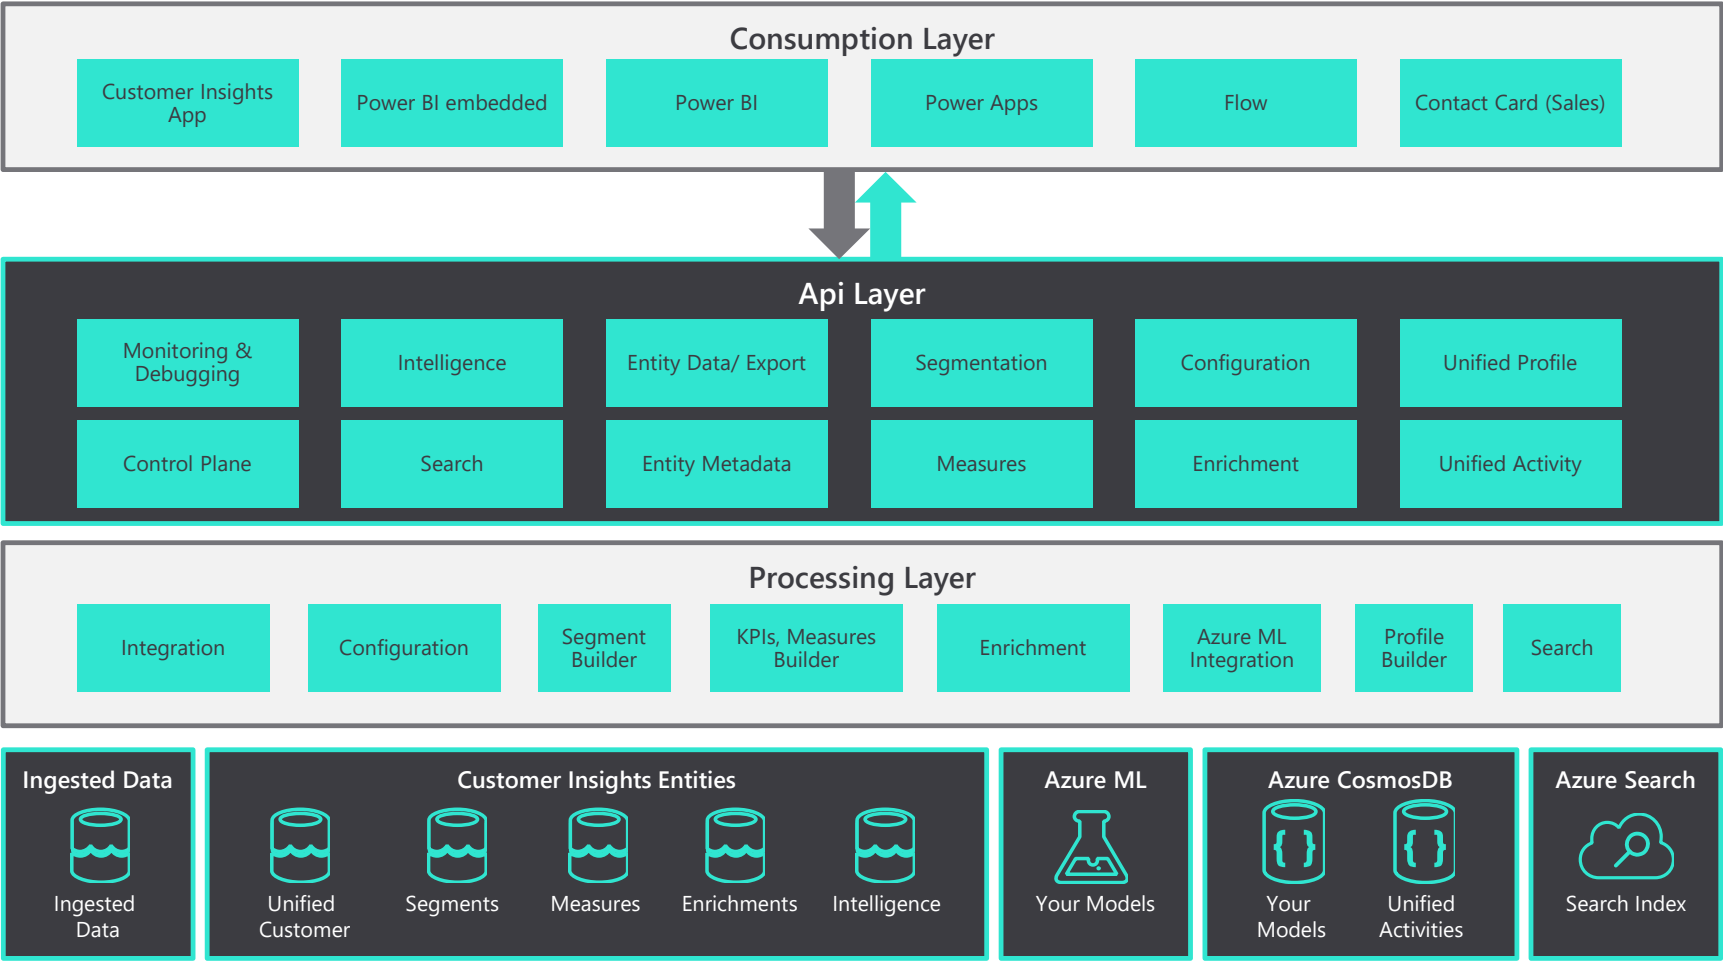

Customer Insights Architecture

Customer Insight in a Day

YA TEH

Agile Dynamics Solution Sdn. Bhd.

Evolving the Analytical landscape ...

Detailed Architecture

1 Dynamics 365 Integrated

2 Bring Your Own Storage Account